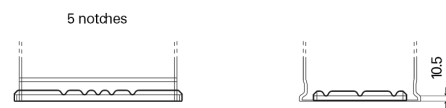

Product overview

Batteries for Cars

Formula FB852

| | |
|--------------------------------|---------------|
| Part number | FB852 |
| Technology | Flooded |
| EAN/GTIN | 3661024044660 |
| Voltage | 12 V |
| Capacity | 85.0 Ah |
| CCA | 760 A |
| Length | 353 mm |
| Width | 175 mm |
| Height | 175 mm |
| Box size | LB5 |
| Polarity | ETN 0 |
| Terminal Type | EN taper post |
| Hold Down | B13 |
| Weights (subject of variation) | 19.40 kg |

Polarity

Terminal Type

Hold Down

Design, features and specifications are subject to change without notice. We disclaim any representation or warranty, express or implied, concerning the data or recommendations, and in no event shall be liable for any loss or damage claimed to have arisen as a result. Some products may not be available in your local market.