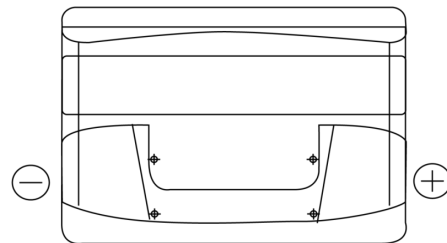

Product overview

Batteries for Cars

Formula FB802

Part number	FB802
Technology	Flooded
EAN/GTIN	3661024044653
Voltage	12 V
Capacity	80.0 Ah
CCA	700 A
Length	315 mm
Width	175 mm
Height	175 mm
Box size	LB4
Polarity	ETN 0
Terminal Type	EN taper post
Hold Down	B13
Weights (subject of variation)	17.80 kg

Polarity

Terminal Type

Positive Terminal

Negative Terminal

Hold Down

Design, features and specifications are subject to change without notice. We disclaim any representation or warranty, express or implied, concerning the data or recommendations, and in no event shall be liable for any loss or damage claimed to have arisen as a result. Some products may not be available in your local market.