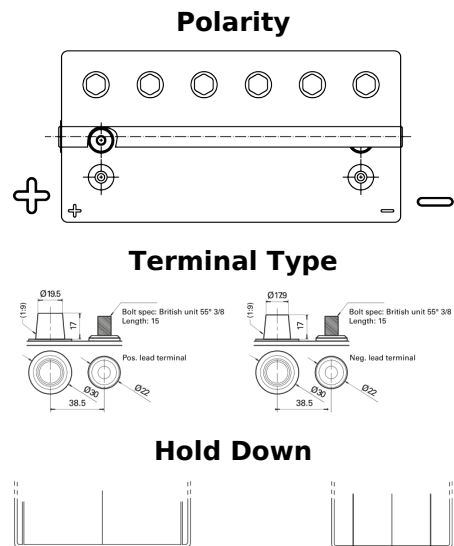

Product overview

Batteries for Marine and Leisure

Start AGM EM960

Part number	EM960
Technology	AGM
EAN/GTIN	3661024036016
Voltage	12 V
Capacity	100 Ah
CCA	800 A
MCA	960
Length	330 mm
Width	173 mm
Height	240 mm
Box size	G31
Polarity	ETN 1
Terminal Type	SAE M 3/8" taper&stud
Hold Down	B0
Weights (subject of variation)	31.00 kg