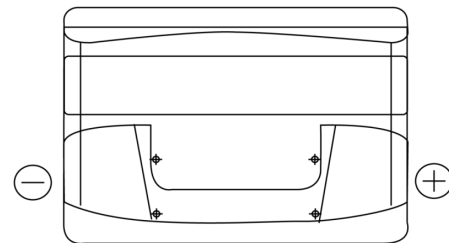

Product overview

Batteries for Cars

Formula FB740

Part number	FB740
Technology	Flooded
EAN/GTIN	3661024044554
Voltage	12 V
Capacity	74.0 Ah
CCA	680 A
Length	278 mm
Width	175 mm
Height	190 mm
Box size	L03
Polarity	ETN 0
Terminal Type	EN taper post
Hold Down	B13
Weights (subject of variation)	16.60 kg

Polarity

Terminal Type

Positive Terminal Negative Terminal

Hold Down

Design, features and specifications are subject to change without notice. We disclaim any representation or warranty, express or implied, concerning the data or recommendations, and in no event shall be liable for any loss or damage claimed to have arisen as a result. Some products may not be available in your local market.