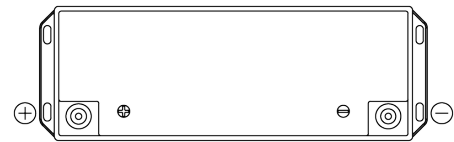

Product overview

Batteries for Marine and Leisure

Equipment Li-Ion EV2500

Part number	EV2500
Technology	Li-Ion
EAN/GTIN	3661024037686
Voltage	12 V
Capacity	200 Ah
Watt hour	2500 Wh
Length	485 mm
Width	170 mm
Height	240 mm
Box size	F51
Polarity	ETN 1
Terminal Type	Female M8
Hold Down	B0
Weights (subject of variation)	25.70 kg

Polarity

Terminal Type

Hold Down

Design, features and specifications are subject to change without notice. We disclaim any representation or warranty, express or implied, concerning the data or recommendations, and in no event shall be liable for any loss or damage claimed to have arisen as a result. Some products may not be available in your local market.