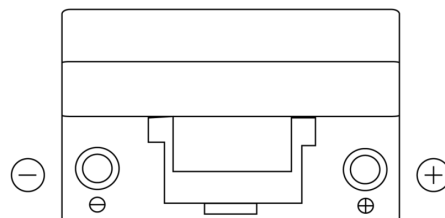

Product overview

Batteries for Cars

Formula FB704

| | |
|--------------------------------|---------------|
| Part number | FB704 |
| Technology | Flooded |
| EAN/GTIN | 3661024044431 |
| Voltage | 12 V |
| Capacity | 70.0 Ah |
| CCA | 540 A |
| Length | 270 mm |
| Width | 173 mm |
| Height | 222 mm |
| Box size | D26 |
| Polarity | ETN 0 |
| Terminal Type | EN taper post |
| Hold Down | Korean B1+B6 |
| Weights (subject of variation) | 16.10 kg |

Polarity

Terminal Type

Hold Down

Design, features and specifications are subject to change without notice. We disclaim any representation or warranty, express or implied, concerning the data or recommendations, and in no event shall be liable for any loss or damage claimed to have arisen as a result. Some products may not be available in your local market.