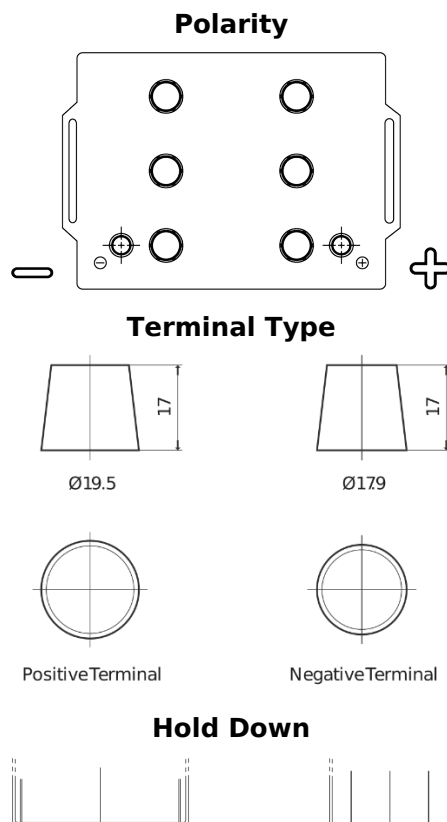

Product overview

Batteries for Trucks, Buses, Construction, Agriculture

StartPRO TG145A

Part number	TG145A
Technology	Flooded
EAN/GTIN	3661024055550
Voltage	12 V
Capacity	145 Ah
CCA	1000 A
Length	360 mm
Width	253 mm
Height	240 mm
Box size	F21
Polarity	ETN 6
Terminal Type	EN taper post
Hold Down	B0
Weights (subject of variation)	38.10 kg