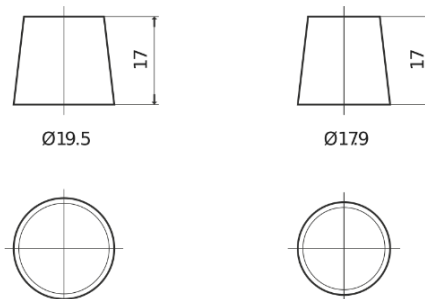

Product overview

Batteries for Cars

Formula FB620

Part number	FB620
Technology	Flooded
EAN/GTIN	3661024044530
Voltage	12 V
Capacity	62.0 Ah
CCA	540 A
Length	242 mm
Width	175 mm
Height	190 mm
Box size	L02
Polarity	ETN 0
Terminal Type	EN taper post
Hold Down	B13
Weights (subject of variation)	14.20 kg

Polarity

Terminal Type

Positive Terminal

Negative Terminal

Hold Down

Design, features and specifications are subject to change without notice. We disclaim any representation or warranty, express or implied, concerning the data or recommendations, and in no event shall be liable for any loss or damage claimed to have arisen as a result. Some products may not be available in your local market.