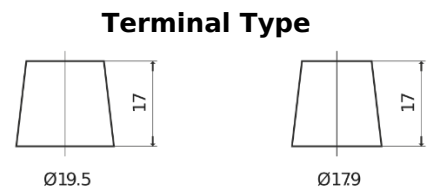

Product overview

Batteries for Trucks, Buses, Construction, Agriculture

StartPRO EG145A

Part number	EG145A
Technology	Flooded
EAN/GTIN	3661024035552
Voltage	12 V
Capacity	145 Ah
CCA	1000 A
Length	360 mm
Width	253 mm
Height	240 mm
Box size	F21
Polarity	ETN 6
Terminal Type	EN taper post
Hold Down	B0
Weights (subject of variation)	38.10 kg