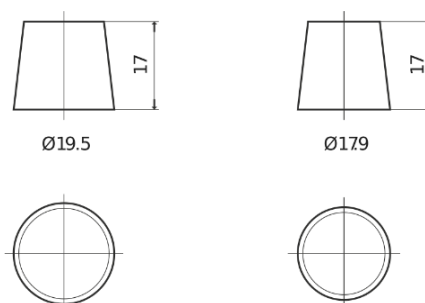

Product overview

Batteries for Cars

Formula FB605

Part number	FB605
Technology	Flooded
EAN/GTIN	3661024044424
Voltage	12 V
Capacity	60.0 Ah
CCA	480 A
Length	230 mm
Width	173 mm
Height	222 mm
Box size	D23
Polarity	ETN 1
Terminal Type	EN taper post
Hold Down	Korean B1
Weights (subject of variation)	14.60 kg

Polarity

Terminal Type

Positive Terminal

Negative Terminal

Hold Down

Design, features and specifications are subject to change without notice. We disclaim any representation or warranty, express or implied, concerning the data or recommendations, and in no event shall be liable for any loss or damage claimed to have arisen as a result. Some products may not be available in your local market.