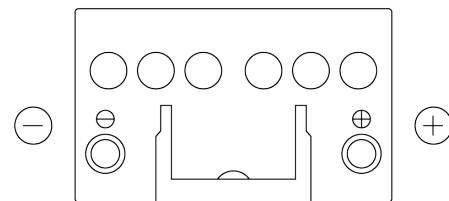

**Product overview**

Batteries for Cars

**Technica TB450**

|                                |               |
|--------------------------------|---------------|
| Part number                    | TB450         |
| Technology                     | Flooded       |
| EAN/GTIN                       | 3661024054492 |
| Voltage                        | 12 V          |
| Capacity                       | 45 Ah         |
| CCA                            | 330 A         |
| Length                         | 220 mm        |
| Width                          | 135 mm        |
| Height                         | 225 mm        |
| Box size                       | E02           |
| Polarity                       | ETN 0         |
| Terminal Type                  | EN taper post |
| Hold Down                      | B1            |
| Weights (subject of variation) | 12.50 kg      |

**Polarity**

**Terminal Type**

Positive Terminal

Negative Terminal

**Hold Down**

Design, features and specifications are subject to change without notice. We disclaim any representation or warranty, express or implied, concerning the data or recommendations, and in no event shall be liable for any loss or damage claimed to have arisen as a result. Some products may not be available in your local market.