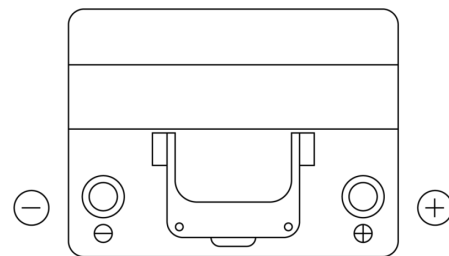

Product overview

Batteries for Cars

Formula FB604

Part number	FB604
Technology	Flooded
EAN/GTIN	3661024044417
Voltage	12 V
Capacity	60.0 Ah
CCA	480 A
Length	230 mm
Width	173 mm
Height	222 mm
Box size	D23
Polarity	ETN 0
Terminal Type	EN taper post
Hold Down	Korean B1
Weights (subject of variation)	14.60 kg

Polarity

Terminal Type

Positive Terminal

Negative Terminal

Hold Down

Design, features and specifications are subject to change without notice. We disclaim any representation or warranty, express or implied, concerning the data or recommendations, and in no event shall be liable for any loss or damage claimed to have arisen as a result. Some products may not be available in your local market.