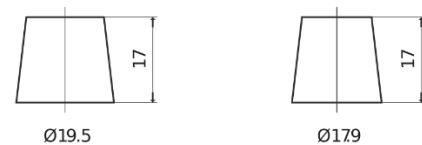

**Product overview**

Batteries for Cars

**Technica TB450**

|                                |               |
|--------------------------------|---------------|
| Part number                    | TB450         |
| Technology                     | Flooded       |
| EAN/GTIN                       | 3661024054492 |
| Voltage                        | 12 V          |
| Capacity                       | 45 Ah         |
| CCA                            | 330 A         |
| Length                         | 220 mm        |
| Width                          | 135 mm        |
| Height                         | 225 mm        |
| Box size                       | E02           |
| Polarity                       | ETN 0         |
| Terminal Type                  | EN taper post |
| Hold Down                      | B1            |
| Weights (subject of variation) | 12.50 kg      |

**Polarity**

**Terminal Type**

Positive Terminal

Negative Terminal

**Hold Down**

Design, features and specifications are subject to change without notice. We disclaim any representation or warranty, express or implied, concerning the data or recommendations, and in no event shall be liable for any loss or damage claimed to have arisen as a result. Some products may not be available in your local market.