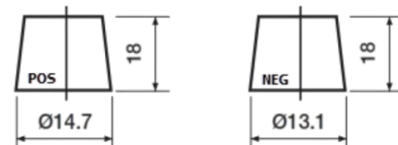

**Product overview**

Batteries for Cars

**Premium EA456**

Part number	EA456
Technology	Flooded
EAN/GTIN	3661024034128
Voltage	12 V
Capacity	45 Ah
CCA	390 A
Length	237 mm
Width	127 mm
Height	227 mm
Box size	B24
Polarity	ETN 0
Terminal Type	From JIS to EN (Ring adapter)
Hold Down	B1
Weights (subject of variation)	11.80 kg

**Polarity**

**Terminal Type**

Remove T1 adapter for T3

**Hold Down**

Design, features and specifications are subject to change without notice. We disclaim any representation or warranty, express or implied, concerning the data or recommendations, and in no event shall be liable for any loss or damage claimed to have arisen as a result. Some products may not be available in your local market.