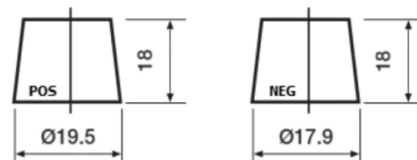

**Product overview**

Batteries for Cars

**Premium EA456**

Part number	EA456
Technology	Flooded
EAN/GTIN	3661024034128
Voltage	12 V
Capacity	45 Ah
CCA	390 A
Length	237 mm
Width	127 mm
Height	227 mm
Box size	B24
Polarity	ETN 0
Terminal Type	From JIS to EN (Ring adapter)
Hold Down	B1
Weights (subject of variation)	11.80 kg

**Polarity**

**Terminal Type**

Remove T1 adapter for T3

**Hold Down**

Design, features and specifications are subject to change without notice. We disclaim any representation or warranty, express or implied, concerning the data or recommendations, and in no event shall be liable for any loss or damage claimed to have arisen as a result. Some products may not be available in your local market.