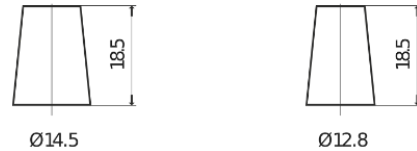

Terminal Type