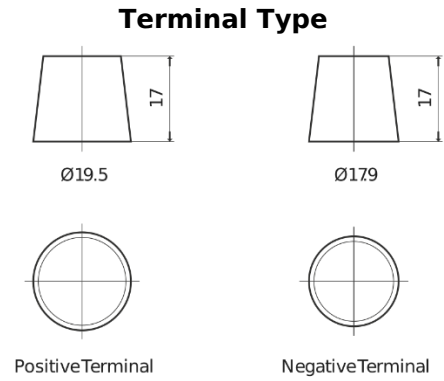

Product overview

Batteries for Trucks, Buses, Construction, Agriculture

StartPRO FG1353

Part number	FG1353
Technology	Flooded
EAN/GTIN	3661024045544
Voltage	12 V
Capacity	135 Ah
CCA	1000 A
Length	514 mm
Width	218 mm
Height	210 mm
Box size	DB9
Polarity	ETN 3
Terminal Type	EN taper post
Hold Down	B0
Weights (subject of variation)	39.80 kg