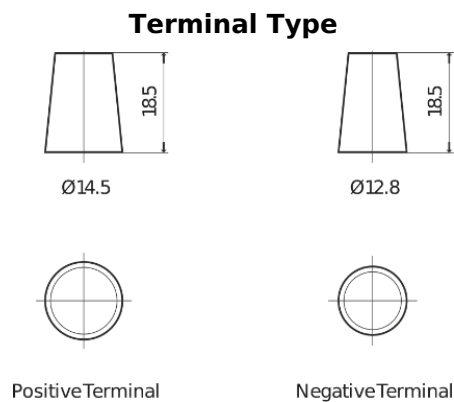

**Product overview**

Batteries for Cars

**Formula FB357**

Part number	FB357
Technology	Flooded
EAN/GTIN	3661024044349
Voltage	12 V
Capacity	35.0 Ah
CCA	240 A
Length	187 mm
Width	127 mm
Height	220 mm
Box size	B19
Polarity	ETN 1
Terminal Type	JIS taper post
Hold Down	B0
Weights (subject of variation)	8.90 kg