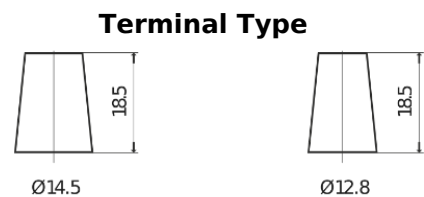

Product overview

Batteries for Cars

Formula FB357

| | |
|--------------------------------|----------------|
| Part number | FB357 |
| Technology | Flooded |
| EAN/GTIN | 3661024044349 |
| Voltage | 12 V |
| Capacity | 35.0 Ah |
| CCA | 240 A |
| Length | 187 mm |
| Width | 127 mm |
| Height | 220 mm |
| Box size | B19 |
| Polarity | ETN 1 |
| Terminal Type | JIS taper post |
| Hold Down | B0 |
| Weights (subject of variation) | 8.90 kg |