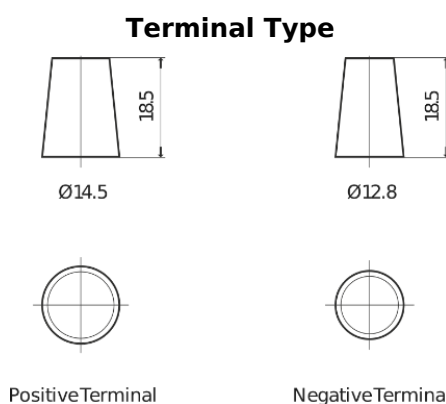

Product overview

Batteries for Cars

Formula FB356

Part number	FB356
Technology	Flooded
EAN/GTIN	3661024044332
Voltage	12 V
Capacity	35.0 Ah
CCA	240 A
Length	187 mm
Width	127 mm
Height	220 mm
Box size	B19
Polarity	ETN 0
Terminal Type	JIS taper post
Hold Down	B0
Weights (subject of variation)	8.90 kg