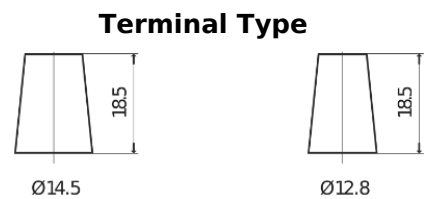

Product overview

Batteries for Cars

Formula FB356

Part number	FB356
Technology	Flooded
EAN/GTIN	3661024044332
Voltage	12 V
Capacity	35.0 Ah
CCA	240 A
Length	187 mm
Width	127 mm
Height	220 mm
Box size	B19
Polarity	ETN 0
Terminal Type	JIS taper post
Hold Down	B0
Weights (subject of variation)	8.90 kg