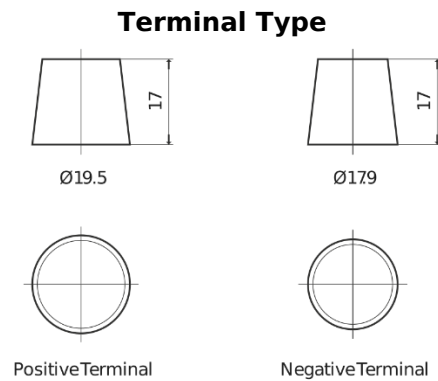

**Product overview**

Batteries for Trucks, Buses, Construction, Agriculture

**StartPRO FG1355**

Part number	FG1355
Technology	Flooded
EAN/GTIN	3661024045520
Voltage	12 V
Capacity	135 Ah
CCA	1000 A
Length	514 mm
Width	175 mm
Height	210 mm
Box size	DB8
Polarity	ETN 3
Terminal Type	EN taper post
Hold Down	B3
Weights (subject of variation)	36.00 kg