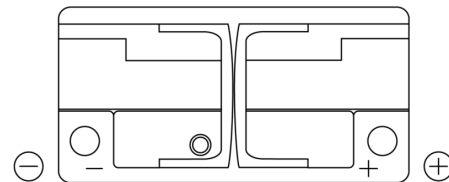

Product overview

Batteries for Cars

Formula FB1100

Part number	FB1100
Technology	Flooded
EAN/GTIN	3661024046237
Voltage	12 V
Capacity	110.0 Ah
CCA	850 A
Length	392 mm
Width	175 mm
Height	190 mm
Box size	L06
Polarity	ETN 0
Terminal Type	EN taper post
Hold Down	B13
Weights (subject of variation)	26.30 kg

Polarity

Terminal Type

Positive Terminal

Negative Terminal

Hold Down

Design, features and specifications are subject to change without notice. We disclaim any representation or warranty, express or implied, concerning the data or recommendations, and in no event shall be liable for any loss or damage claimed to have arisen as a result. Some products may not be available in your local market.