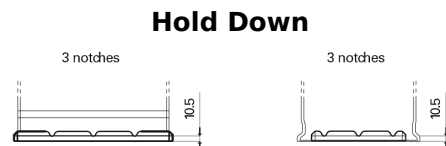

**Product overview**

Batteries for Trucks, Buses, Construction, Agriculture

**StartPRO FG1355**

Part number	FG1355
Technology	Flooded
EAN/GTIN	3661024045520
Voltage	12 V
Capacity	135 Ah
CCA	1000 A
Length	514 mm
Width	175 mm
Height	210 mm
Box size	DB8
Polarity	ETN 3
Terminal Type	EN taper post
Hold Down	B3
Weights (subject of variation)	36.00 kg