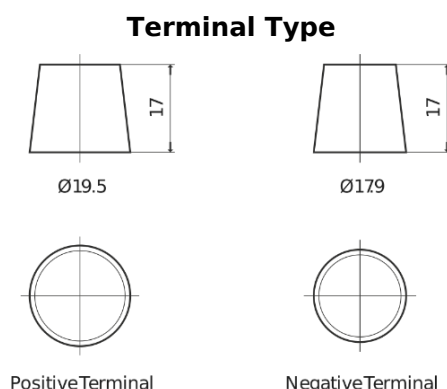

**Product overview**

Batteries for Cars

**Formula Xtreme FA955**

|                                |               |
|--------------------------------|---------------|
| Part number                    | FA955         |
| Technology                     | Flooded       |
| EAN/GTIN                       | 3661024044196 |
| Voltage                        | 12 V          |
| Capacity                       | 95.0 Ah       |
| CCA                            | 800 A         |
| Length                         | 306 mm        |
| Width                          | 173 mm        |
| Height                         | 222 mm        |
| Box size                       | D31           |
| Polarity                       | ETN 1         |
| Terminal Type                  | EN taper post |
| Hold Down                      | Korean B1     |
| Weights (subject of variation) | 21.40 kg      |