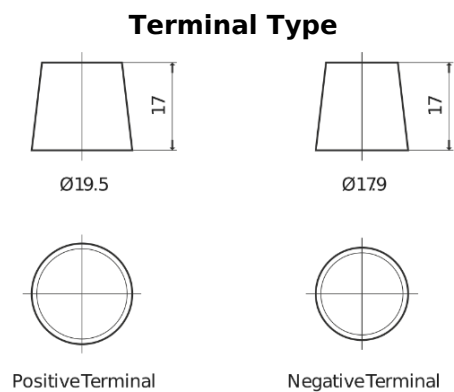

Product overview

Batteries for Cars

Formula Xtreme FA954

| | |
|--------------------------------|---------------|
| Part number | FA954 |
| Technology | Flooded |
| EAN/GTIN | 3661024044189 |
| Voltage | 12 V |
| Capacity | 95.0 Ah |
| CCA | 800 A |
| Length | 306 mm |
| Width | 173 mm |
| Height | 222 mm |
| Box size | D31 |
| Polarity | ETN 0 |
| Terminal Type | EN taper post |
| Hold Down | Korean B1 |
| Weights (subject of variation) | 21.40 kg |