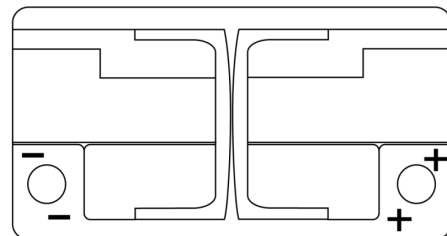

**Product overview**

Batteries for Cars

**Formula Xtreme FA900**

Part number	FA900
Technology	Flooded
EAN/GTIN	3661024046251
Voltage	12 V
Capacity	90.0 Ah
CCA	720 A
Length	315 mm
Width	175 mm
Height	190 mm
Box size	L04
Polarity	ETN 0
Terminal Type	EN taper post
Hold Down	B13
Weights (subject of variation)	19.70 kg

**Polarity**

**Terminal Type**

Positive Terminal

Negative Terminal

**Hold Down**

Design, features and specifications are subject to change without notice. We disclaim any representation or warranty, express or implied, concerning the data or recommendations, and in no event shall be liable for any loss or damage claimed to have arisen as a result. Some products may not be available in your local market.