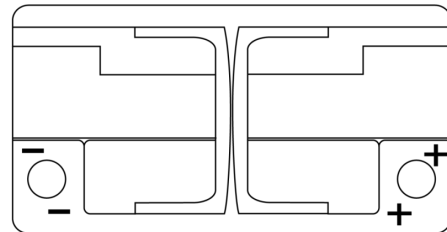

**Product overview**

Batteries for Cars

**Formula Xtreme FA852**

|                                |               |
|--------------------------------|---------------|
| Part number                    | FA852         |
| Technology                     | Flooded       |
| EAN/GTIN                       | 3661024044295 |
| Voltage                        | 12 V          |
| Capacity                       | 85.0 Ah       |
| CCA                            | 800 A         |
| Length                         | 315 mm        |
| Width                          | 175 mm        |
| Height                         | 175 mm        |
| Box size                       | LB4           |
| Polarity                       | ETN 0         |
| Terminal Type                  | EN taper post |
| Hold Down                      | B13           |
| Weights (subject of variation) | 18.60 kg      |

**Polarity**

**Terminal Type**

Positive Terminal

Negative Terminal

**Hold Down**

Design, features and specifications are subject to change without notice. We disclaim any representation or warranty, express or implied, concerning the data or recommendations, and in no event shall be liable for any loss or damage claimed to have arisen as a result. Some products may not be available in your local market.