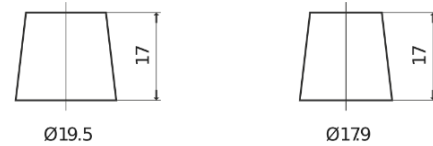

**Product overview**

Batteries for Cars

**Formula Xtreme FA852**

|                                |               |
|--------------------------------|---------------|
| Part number                    | FA852         |
| Technology                     | Flooded       |
| EAN/GTIN                       | 3661024044295 |
| Voltage                        | 12 V          |
| Capacity                       | 85.0 Ah       |
| CCA                            | 800 A         |
| Length                         | 315 mm        |
| Width                          | 175 mm        |
| Height                         | 175 mm        |
| Box size                       | LB4           |
| Polarity                       | ETN 0         |
| Terminal Type                  | EN taper post |
| Hold Down                      | B13           |
| Weights (subject of variation) | 18.60 kg      |

**Polarity**

**Terminal Type**

Positive Terminal

Negative Terminal

**Hold Down**

Design, features and specifications are subject to change without notice. We disclaim any representation or warranty, express or implied, concerning the data or recommendations, and in no event shall be liable for any loss or damage claimed to have arisen as a result. Some products may not be available in your local market.