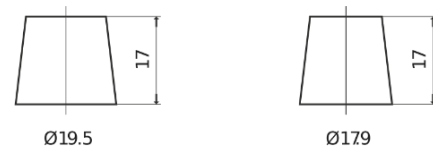

**Product overview**

Batteries for Cars

**Formula Xtreme FA770**

Part number	FA770
Technology	Flooded
EAN/GTIN	3661024044240
Voltage	12 V
Capacity	77.0 Ah
CCA	760 A
Length	278 mm
Width	175 mm
Height	190 mm
Box size	L03
Polarity	ETN 0
Terminal Type	EN taper post
Hold Down	B13
Weights (subject of variation)	17.50 kg

**Polarity**

**Terminal Type**

Positive Terminal

Negative Terminal

**Hold Down**

Design, features and specifications are subject to change without notice. We disclaim any representation or warranty, express or implied, concerning the data or recommendations, and in no event shall be liable for any loss or damage claimed to have arisen as a result. Some products may not be available in your local market.