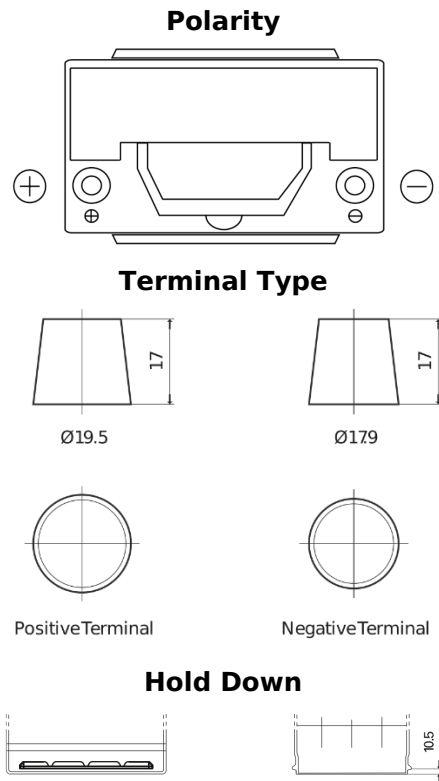

Product overview

Batteries for Cars

Premium EA955

| | |
|--------------------------------|---------------|
| Part number | EA955 |
| Technology | Flooded |
| EAN/GTIN | 3661024034197 |
| Voltage | 12 V |
| Capacity | 95 Ah |
| CCA | 800 A |
| Length | 306 mm |
| Width | 173 mm |
| Height | 222 mm |
| Box size | D31 |
| Polarity | ETN 1 |
| Terminal Type | EN taper post |
| Hold Down | Korean B1 |
| Weights (subject of variation) | 21.40 kg |