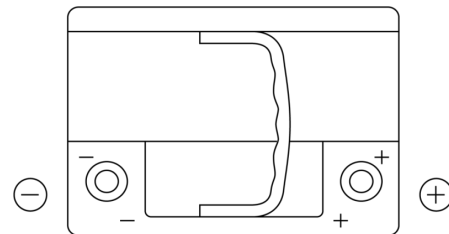

Product overview

Batteries for Cars

Formula Xtreme FA612

| | |
|--------------------------------|---------------|
| Part number | FA612 |
| Technology | Flooded |
| EAN/GTIN | 3661024044271 |
| Voltage | 12 V |
| Capacity | 61.0 Ah |
| CCA | 600 A |
| Length | 242 mm |
| Width | 175 mm |
| Height | 175 mm |
| Box size | LB2 |
| Polarity | ETN 0 |
| Terminal Type | EN taper post |
| Hold Down | B13 |
| Weights (subject of variation) | 14.00 kg |

Polarity

Terminal Type

Positive Terminal

Negative Terminal

Hold Down

Design, features and specifications are subject to change without notice. We disclaim any representation or warranty, express or implied, concerning the data or recommendations, and in no event shall be liable for any loss or damage claimed to have arisen as a result. Some products may not be available in your local market.