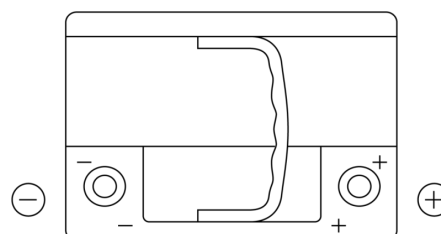

**Product overview**

Batteries for Cars

**Formula Xtreme FA612**

Part number	FA612
Technology	Flooded
EAN/GTIN	3661024044271
Voltage	12 V
Capacity	61.0 Ah
CCA	600 A
Length	242 mm
Width	175 mm
Height	175 mm
Box size	LB2
Polarity	ETN 0
Terminal Type	EN taper post
Hold Down	B13
Weights (subject of variation)	14.00 kg

**Polarity**

**Terminal Type**

Positive Terminal

Negative Terminal

**Hold Down**

Design, features and specifications are subject to change without notice. We disclaim any representation or warranty, express or implied, concerning the data or recommendations, and in no event shall be liable for any loss or damage claimed to have arisen as a result. Some products may not be available in your local market.