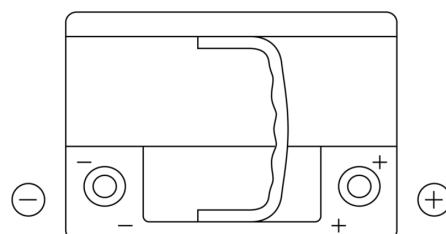

**Product overview**

Batteries for Cars

**Formula Xtreme FA612**

Part number	FA612
Technology	Flooded
EAN/GTIN	3661024044271
Voltage	12 V
Capacity	61.0 Ah
CCA	600 A
Length	242 mm
Width	175 mm
Height	175 mm
Box size	LB2
Polarity	ETN 0
Terminal Type	EN taper post
Hold Down	B13
Weights (subject of variation)	14.00 kg

**Polarity**

**Terminal Type**

Positive Terminal

Negative Terminal

**Hold Down**

Design, features and specifications are subject to change without notice. We disclaim any representation or warranty, express or implied, concerning the data or recommendations, and in no event shall be liable for any loss or damage claimed to have arisen as a result. Some products may not be available in your local market.