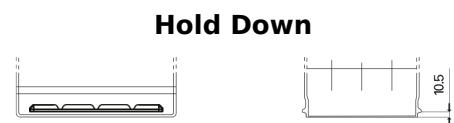

Product overview

Batteries for Cars

Premium EA954

Part number	EA954
Technology	Flooded
EAN/GTIN	3661024034180
Voltage	12 V
Capacity	95 Ah
CCA	800 A
Length	306 mm
Width	173 mm
Height	222 mm
Box size	D31
Polarity	ETN 0
Terminal Type	EN taper post
Hold Down	Korean B1
Weights (subject of variation)	21.40 kg