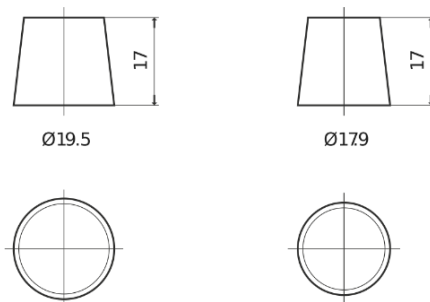

**Product overview**

Batteries for Cars

**Formula Xtreme FA612**

Part number	FA612
Technology	Flooded
EAN/GTIN	3661024044271
Voltage	12 V
Capacity	61.0 Ah
CCA	600 A
Length	242 mm
Width	175 mm
Height	175 mm
Box size	LB2
Polarity	ETN 0
Terminal Type	EN taper post
Hold Down	B13
Weights (subject of variation)	14.00 kg

**Polarity**

**Terminal Type**

Positive Terminal

Negative Terminal

**Hold Down**

Design, features and specifications are subject to change without notice. We disclaim any representation or warranty, express or implied, concerning the data or recommendations, and in no event shall be liable for any loss or damage claimed to have arisen as a result. Some products may not be available in your local market.