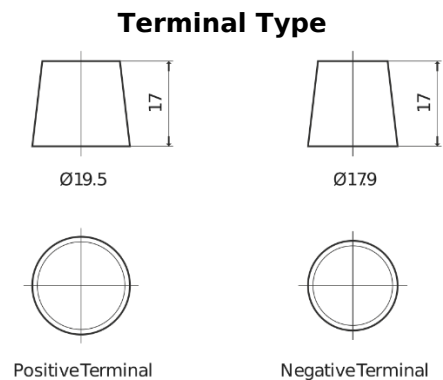

Product overview

Batteries for Cars

Premium EA954

Part number	EA954
Technology	Flooded
EAN/GTIN	3661024034180
Voltage	12 V
Capacity	95 Ah
CCA	800 A
Length	306 mm
Width	173 mm
Height	222 mm
Box size	D31
Polarity	ETN 0
Terminal Type	EN taper post
Hold Down	Korean B1
Weights (subject of variation)	21.40 kg