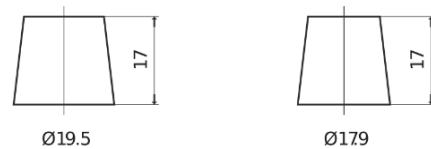

Terminal Type

Positive Terminal

Negative Terminal