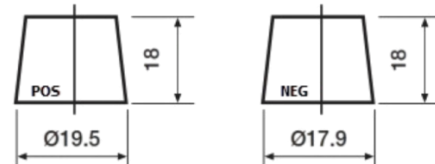

Product overview

Batteries for Cars

Formula Xtreme FA456

Part number	FA456
Technology	Flooded
EAN/GTIN	3661024044127
Voltage	12 V
Capacity	45.0 Ah
CCA	390 A
Length	237 mm
Width	127 mm
Height	227 mm
Box size	B24
Polarity	ETN 0
Terminal Type	JIS taper post
Hold Down	B1
Weights (subject of variation)	11.80 kg

Polarity

Terminal Type

Remove T1 adapter for T3

Hold Down

Design, features and specifications are subject to change without notice. We disclaim any representation or warranty, express or implied, concerning the data or recommendations, and in no event shall be liable for any loss or damage claimed to have arisen as a result. Some products may not be available in your local market.