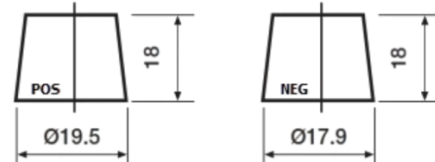

Product overview

Batteries for Cars

Formula Xtreme FA456

Part number	FA456
Technology	Flooded
EAN/GTIN	3661024044127
Voltage	12 V
Capacity	45.0 Ah
CCA	390 A
Length	237 mm
Width	127 mm
Height	227 mm
Box size	B24
Polarity	ETN 0
Terminal Type	JIS taper post
Hold Down	B1
Weights (subject of variation)	11.80 kg

Polarity

Terminal Type

Remove T1 adapter for T3

Hold Down

Design, features and specifications are subject to change without notice. We disclaim any representation or warranty, express or implied, concerning the data or recommendations, and in no event shall be liable for any loss or damage claimed to have arisen as a result. Some products may not be available in your local market.