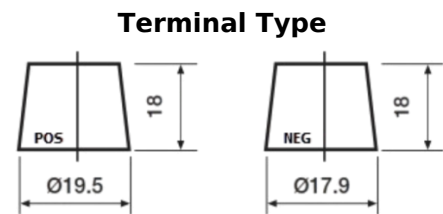

**Product overview**

Batteries for Cars

**Formula Xtreme FA406**

Part number	FA406
Technology	Flooded
EAN/GTIN	3661024047005
Voltage	12 V
Capacity	40.0 Ah
CCA	350 A
Length	187 mm
Width	127 mm
Height	220 mm
Box size	B19
Polarity	ETN 0
Terminal Type	JIS taper post
Hold Down	B1
Weights (subject of variation)	9.30 kg