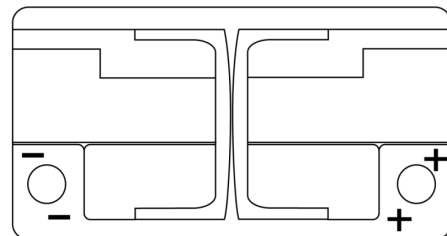

Product overview

Batteries for Cars

Formula Xtreme FA1050

Part number	FA1050
Technology	Flooded
EAN/GTIN	3661024044301
Voltage	12 V
Capacity	105.0 Ah
CCA	850 A
Length	315 mm
Width	175 mm
Height	205 mm
Box size	LH4
Polarity	ETN 0
Terminal Type	EN taper post
Hold Down	B13
Weights (subject of variation)	23.10 kg

Polarity

Terminal Type

Hold Down

Design, features and specifications are subject to change without notice. We disclaim any representation or warranty, express or implied, concerning the data or recommendations, and in no event shall be liable for any loss or damage claimed to have arisen as a result. Some products may not be available in your local market.