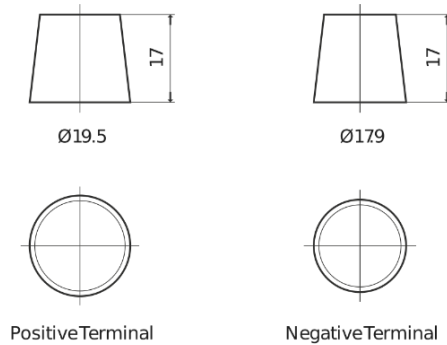

Product overview

Batteries for Cars

Formula Xtreme FA1050

Part number	FA1050
Technology	Flooded
EAN/GTIN	3661024044301
Voltage	12 V
Capacity	105.0 Ah
CCA	850 A
Length	315 mm
Width	175 mm
Height	205 mm
Box size	LH4
Polarity	ETN 0
Terminal Type	EN taper post
Hold Down	B13
Weights (subject of variation)	23.10 kg

Polarity

Terminal Type

Hold Down

Design, features and specifications are subject to change without notice. We disclaim any representation or warranty, express or implied, concerning the data or recommendations, and in no event shall be liable for any loss or damage claimed to have arisen as a result. Some products may not be available in your local market.