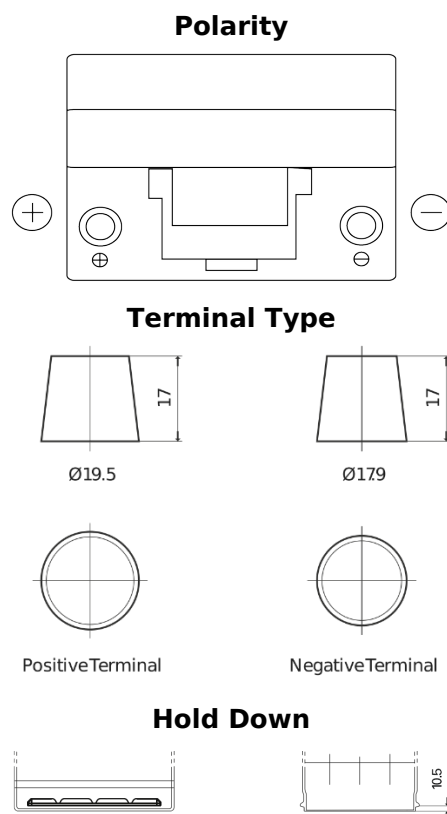

Product overview

Batteries for Cars

Formula FB955

Part number	FB955
Technology	Flooded
EAN/GTIN	3661024044462
Voltage	12 V
Capacity	95 Ah
CCA	760 A
Length	306 mm
Width	173 mm
Height	222 mm
Box size	D31
Polarity	ETN 1
Terminal Type	EN taper post
Hold Down	Korean B1
Weights (subject of variation)	20.60 kg