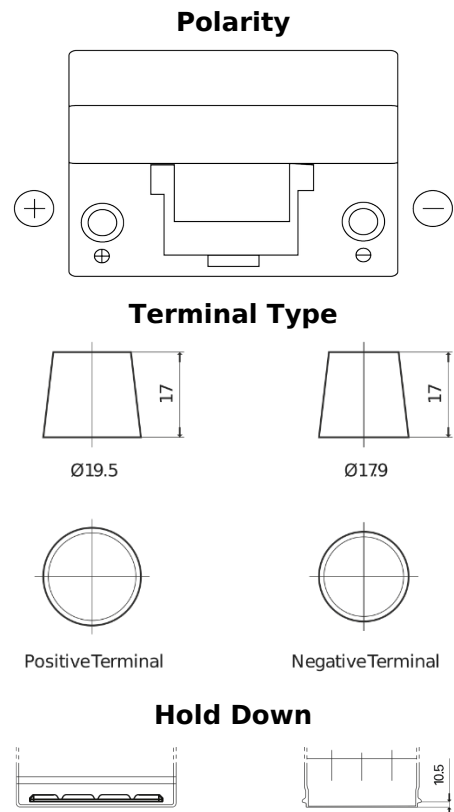

Product overview

Batteries for Cars

Excell EB955

Part number	EB955
Technology	Flooded
EAN/GTIN	3661024034463
Voltage	12 V
Capacity	95 Ah
CCA	760 A
Length	306 mm
Width	173 mm
Height	222 mm
Box size	D31
Polarity	ETN 1
Terminal Type	EN taper post
Hold Down	Korean B1
Weights (subject of variation)	20.60 kg