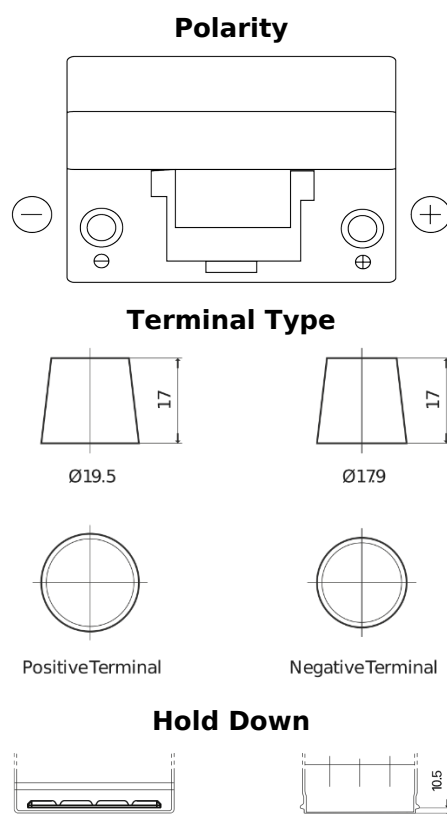

Product overview

Batteries for Cars

Formula FB954

Part number	FB954
Technology	Flooded
EAN/GTIN	3661024044455
Voltage	12 V
Capacity	95 Ah
CCA	760 A
Length	306 mm
Width	173 mm
Height	222 mm
Box size	D31
Polarity	ETN 0
Terminal Type	EN taper post
Hold Down	Korean B1
Weights (subject of variation)	20.60 kg