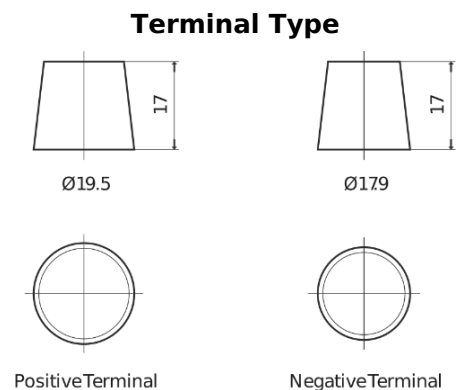

Product overview

Batteries for Marine and Leisure

Vintage EU77-6

Part number	EU77-6
Technology	Flooded
EAN/GTIN	3661024036177
Voltage	6 V
Capacity	77.0 Ah
CCA	650 A
Length	215 mm
Width	169 mm
Height	184 mm
Box size	H02
Polarity	ETN 0
Terminal Type	EN taper post
Hold Down	B6
Weights (subject of variation)	11.10 kg