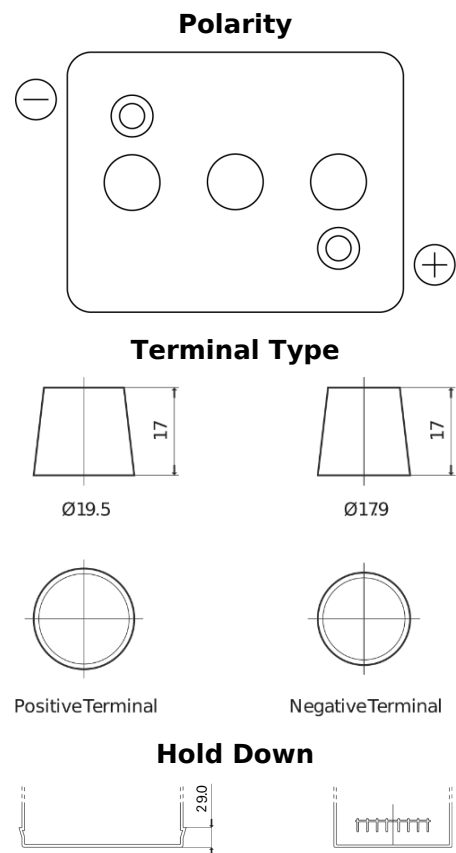

**Product overview**

Batteries for Marine and Leisure

**Vintage EU77-6**

Part number	EU77-6
Technology	Flooded
EAN/GTIN	3661024036177
Voltage	6 V
Capacity	77.0 Ah
CCA	650 A
Length	215 mm
Width	169 mm
Height	184 mm
Box size	H02
Polarity	ETN 0
Terminal Type	EN taper post
Hold Down	B6
Weights (subject of variation)	11.10 kg