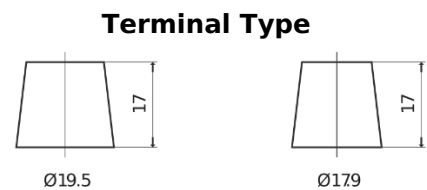

Product overview

Batteries for Cars

Power DB954

Part number	DB954
Technology	Flooded
EAN/GTIN	3661024024457
Voltage	12 V
Capacity	95 Ah
CCA	760 A
Length	306 mm
Width	173 mm
Height	222 mm
Box size	D31
Polarity	ETN 0
Terminal Type	EN taper post
Hold Down	Korean B1
Weights (subject of variation)	20.60 kg