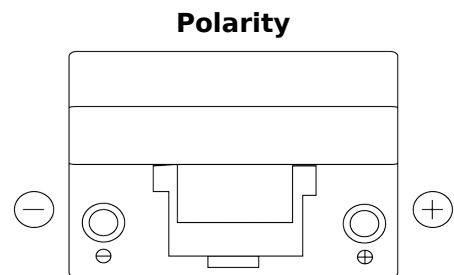

Product overview

Batteries for Cars

Power DB954

Part number	DB954
Technology	Flooded
EAN/GTIN	3661024024457
Voltage	12 V
Capacity	95 Ah
CCA	760 A
Length	306 mm
Width	173 mm
Height	222 mm
Box size	D31
Polarity	ETN 0
Terminal Type	EN taper post
Hold Down	Korean B1
Weights (subject of variation)	20.60 kg