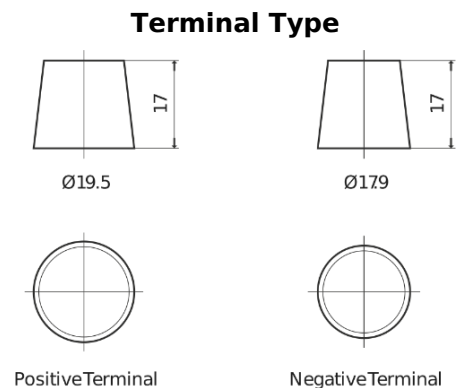

**Product overview**

Batteries for Marine and Leisure

**Vintage EU165-6**

Part number	EU165-6
Technology	Flooded
EAN/GTIN	3661024036146
Voltage	6 V
Capacity	165.0 Ah
CCA	900 A
Length	330 mm
Width	174 mm
Height	234 mm
Box size	M05
Polarity	ETN 0
Terminal Type	EN taper post
Hold Down	B0
Weights (subject of variation)	25.00 kg