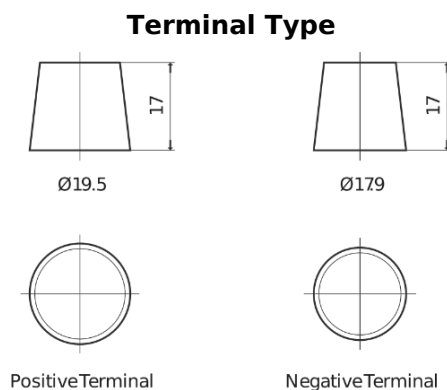

**Product overview**

Batteries for Marine and Leisure

**Vintage EU165-6**

Part number	EU165-6
Technology	Flooded
EAN/GTIN	3661024036146
Voltage	6 V
Capacity	165.0 Ah
CCA	900 A
Length	330 mm
Width	174 mm
Height	234 mm
Box size	M05
Polarity	ETN 0
Terminal Type	EN taper post
Hold Down	B0
Weights (subject of variation)	25.00 kg