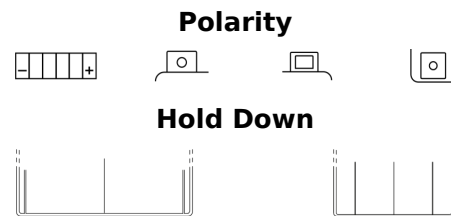

**Product overview**

Batteries for Motorcycles, ATVs, Snowmobiles, Garden

**AGM MC (Dry) ETX7L-BS**

Part number	ETX7L-BS
Technology	AGM
EAN/GTIN	3661024033756
Voltage	12 V
Capacity	6.0 Ah
CCA	100 A
Length	115 mm
Width	70 mm
Height	130 mm
Box size	C37
Polarity	ETN 0
Terminal Type	M04
Hold Down	B0
Weights (subject of variation)	2.20 kg