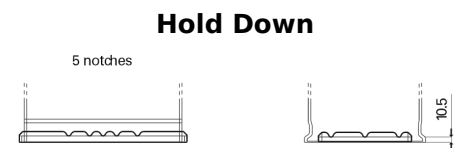

**Product overview**

Batteries for Marine and Leisure

**Equipment ET650**

Part number	ET650
Technology	Flooded
EAN/GTIN	3661024035927
Voltage	12 V
Capacity	100.0 Ah
Watt hour	650 Wh
Length	353 mm
Width	175 mm
Height	190 mm
Box size	L05
Polarity	ETN 0
Terminal Type	EN taper post
Hold Down	B13
Weights (subject of variation)	26.50 kg