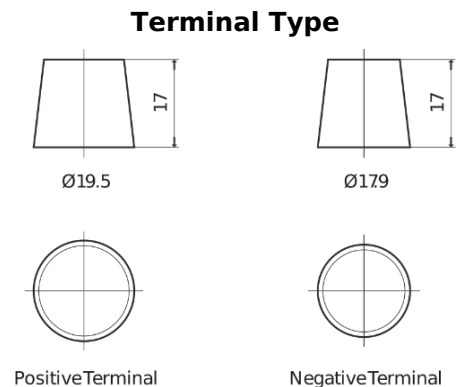

**Product overview**

Batteries for Marine and Leisure

**Equipment ET650**

Part number	ET650
Technology	Flooded
EAN/GTIN	3661024035927
Voltage	12 V
Capacity	100.0 Ah
Watt hour	650 Wh
Length	353 mm
Width	175 mm
Height	190 mm
Box size	L05
Polarity	ETN 0
Terminal Type	EN taper post
Hold Down	B13
Weights (subject of variation)	26.50 kg