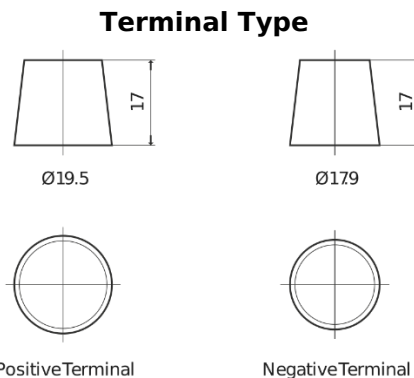

**Product overview**

Batteries for Cars

**Premium EA755**

Part number	EA755
Technology	Flooded
EAN/GTIN	3661024034173
Voltage	12 V
Capacity	75 Ah
CCA	630 A
Length	270 mm
Width	173 mm
Height	222 mm
Box size	D26
Polarity	ETN 1
Terminal Type	EN taper post
Hold Down	Korean B1+B6
Weights (subject of variation)	17.40 kg