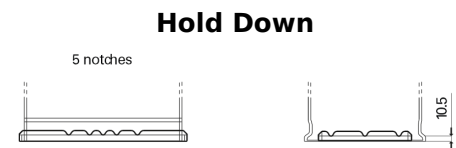

**Product overview**

Batteries for Marine and Leisure

**Equipment ET550**

Part number	ET550
Technology	Flooded
EAN/GTIN	3661024036344
Voltage	12 V
Capacity	80.0 Ah
Watt hour	550 Wh
Length	278 mm
Width	175 mm
Height	190 mm
Box size	L03
Polarity	ETN 0
Terminal Type	EN taper post
Hold Down	B13
Weights (subject of variation)	20.70 kg