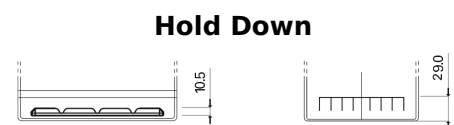

**Product overview**

Batteries for Cars

**Technica TB705**

Part number	TB705
Technology	Flooded
EAN/GTIN	3661024054447
Voltage	12 V
Capacity	70 Ah
CCA	540 A
Length	270 mm
Width	173 mm
Height	222 mm
Box size	D26
Polarity	ETN 1
Terminal Type	EN taper post
Hold Down	Korean B1+B6
Weights (subject of variation)	16.10 kg