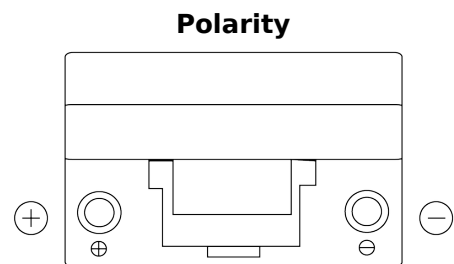

**Product overview**

Batteries for Cars

**Formula FB705**

Part number	FB705
Technology	Flooded
EAN/GTIN	3661024044448
Voltage	12 V
Capacity	70 Ah
CCA	540 A
Length	270 mm
Width	173 mm
Height	222 mm
Box size	D26
Polarity	ETN 1
Terminal Type	EN taper post
Hold Down	Korean B1+B6
Weights (subject of variation)	16.10 kg