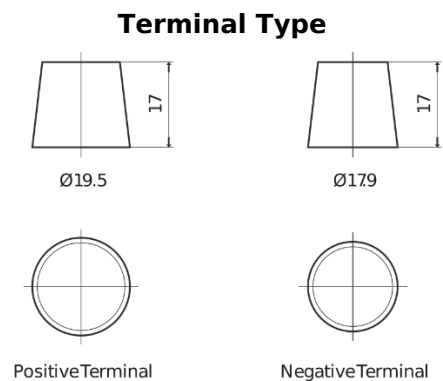

**Product overview**

Batteries for Cars

**Formula FB705**

Part number	FB705
Technology	Flooded
EAN/GTIN	3661024044448
Voltage	12 V
Capacity	70 Ah
CCA	540 A
Length	270 mm
Width	173 mm
Height	222 mm
Box size	D26
Polarity	ETN 1
Terminal Type	EN taper post
Hold Down	Korean B1+B6
Weights (subject of variation)	16.10 kg