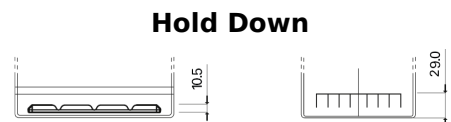

**Product overview**

Batteries for Cars

**Excell EB705**

Part number	EB705
Technology	Flooded
EAN/GTIN	3661024034449
Voltage	12 V
Capacity	70 Ah
CCA	540 A
Length	270 mm
Width	173 mm
Height	222 mm
Box size	D26
Polarity	ETN 1
Terminal Type	EN taper post
Hold Down	Korean B1+B6
Weights (subject of variation)	16.10 kg