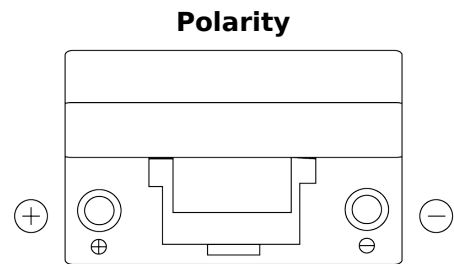

**Product overview**

Batteries for Cars

**Excell EB705**

Part number	EB705
Technology	Flooded
EAN/GTIN	3661024034449
Voltage	12 V
Capacity	70 Ah
CCA	540 A
Length	270 mm
Width	173 mm
Height	222 mm
Box size	D26
Polarity	ETN 1
Terminal Type	EN taper post
Hold Down	Korean B1+B6
Weights (subject of variation)	16.10 kg