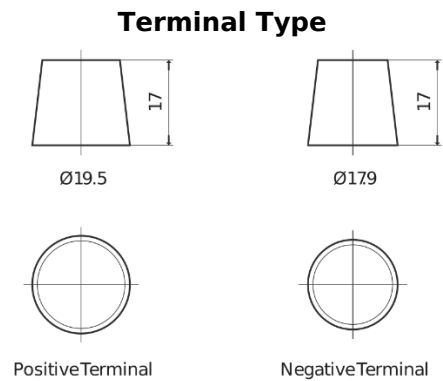

**Product overview**

Batteries for Cars

**Excell EB705**

Part number	EB705
Technology	Flooded
EAN/GTIN	3661024034449
Voltage	12 V
Capacity	70 Ah
CCA	540 A
Length	270 mm
Width	173 mm
Height	222 mm
Box size	D26
Polarity	ETN 1
Terminal Type	EN taper post
Hold Down	Korean B1+B6
Weights (subject of variation)	16.10 kg