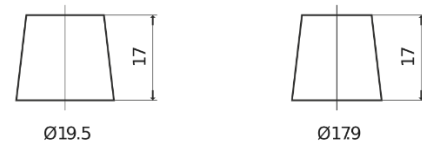

Terminal Type