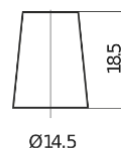

Product overview

Batteries for Cars

Technica TB456

Part number	TB456
Technology	Flooded
EAN/GTIN	3661024054355
Voltage	12 V
Capacity	45 Ah
CCA	330 A
Length	237 mm
Width	127 mm
Height	227 mm
Box size	B24
Polarity	ETN 0
Terminal Type	JIS taper post
Hold Down	B0
Weights (subject of variation)	11.40 kg

Polarity

Terminal Type

Positive Terminal

Negative Terminal

Hold Down

Design, features and specifications are subject to change without notice. We disclaim any representation or warranty, express or implied, concerning the data or recommendations, and in no event shall be liable for any loss or damage claimed to have arisen as a result. Some products may not be available in your local market.