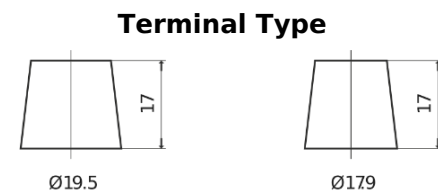

Product overview

Batteries for Marine and Leisure

Equipment GEL ES1350

Part number	ES1350
Technology	GEL
EAN/GTIN	3661024035774
Voltage	12 V
Capacity	120.0 Ah
Watt hour	1350 Wh
Length	513 mm
Width	189 mm
Height	223 mm
Box size	D04
Polarity	ETN 3
Terminal Type	EN taper post
Hold Down	B0
Weights (subject of variation)	40.00 kg