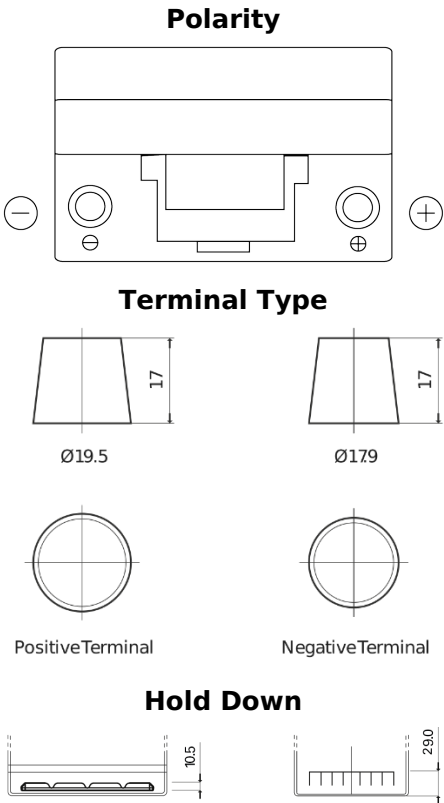

**Product overview**

Batteries for Cars

**Formula FB704**

Part number	FB704
Technology	Flooded
EAN/GTIN	3661024044431
Voltage	12 V
Capacity	70 Ah
CCA	540 A
Length	270 mm
Width	173 mm
Height	222 mm
Box size	D26
Polarity	ETN 0
Terminal Type	EN taper post
Hold Down	Korean B1+B6
Weights (subject of variation)	16.10 kg