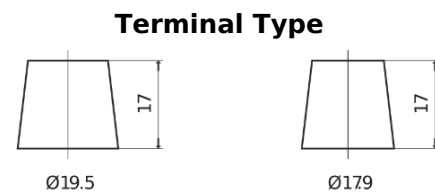

Product overview

Batteries for Marine and Leisure

Equipment GEL ES1350

Part number	ES1350
Technology	GEL
EAN/GTIN	3661024035774
Voltage	12 V
Capacity	120.0 Ah
Watt hour	1350 Wh
Length	513 mm
Width	189 mm
Height	223 mm
Box size	D04
Polarity	ETN 3
Terminal Type	EN taper post
Hold Down	B0
Weights (subject of variation)	40.00 kg