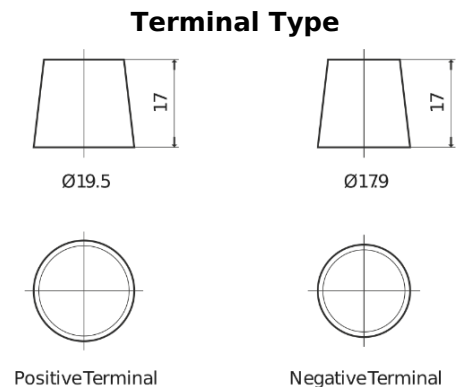

Product overview

Batteries for Marine and Leisure

Equipment GEL ES1300

Part number	ES1300
Technology	GEL
EAN/GTIN	3661024035781
Voltage	12 V
Capacity	120.0 Ah
Watt hour	1300 Wh
Length	345 mm
Width	171 mm
Height	283 mm
Box size	D03
Polarity	ETN 0
Terminal Type	EN taper post
Hold Down	B0
Weights (subject of variation)	37.50 kg