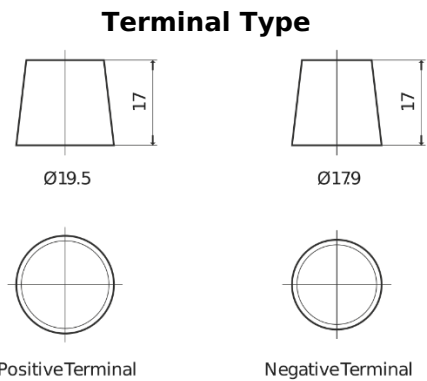

**Product overview**

Batteries for Cars

**Excell EB704**

Part number	EB704
Technology	Flooded
EAN/GTIN	3661024034432
Voltage	12 V
Capacity	70 Ah
CCA	540 A
Length	270 mm
Width	173 mm
Height	222 mm
Box size	D26
Polarity	ETN 0
Terminal Type	EN taper post
Hold Down	Korean B1+B6
Weights (subject of variation)	16.10 kg