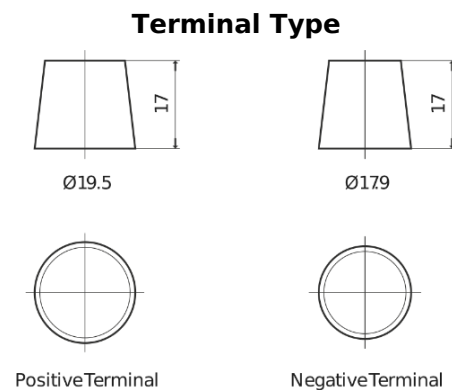

Product overview

Batteries for Marine and Leisure

Equipment GEL ES1200

Part number	ES1200
Technology	GEL
EAN/GTIN	3661024035798
Voltage	12 V
Capacity	110.0 Ah
Watt hour	1200 Wh
Length	284 mm
Width	267 mm
Height	226 mm
Box size	D07
Polarity	ETN 2
Terminal Type	EN taper post
Hold Down	B0
Weights (subject of variation)	37.50 kg