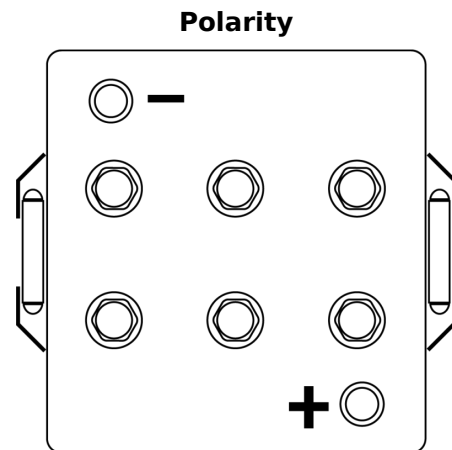

Product overview

Batteries for Marine and Leisure

Equipment GEL ES1200

Part number	ES1200
Technology	GEL
EAN/GTIN	3661024035798
Voltage	12 V
Capacity	110.0 Ah
Watt hour	1200 Wh
Length	284 mm
Width	267 mm
Height	226 mm
Box size	D07
Polarity	ETN 2
Terminal Type	EN taper post
Hold Down	B0
Weights (subject of variation)	37.50 kg