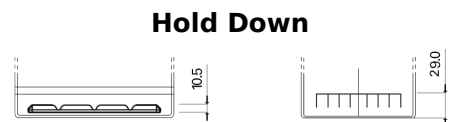

Product overview

Batteries for Marine and Leisure

Dual ER350

Part number	ER350
Technology	Flooded
EAN/GTIN	3661024036009
Voltage	12 V
Capacity	80 Ah
CCA	510 A
Watt hour	350 Wh
Length	270 mm
Width	173 mm
Height	222 mm
Box size	D26
Polarity	ETN 1
Terminal Type	EN taper post
Hold Down	Korean B1+B6
Weights (subject of variation)	17.40 kg