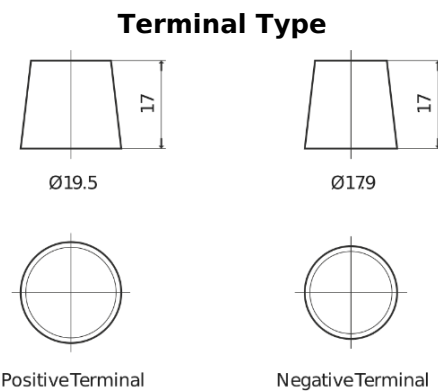

Product overview

Batteries for Marine and Leisure

Dual ER600

Part number	ER600
Technology	Flooded
EAN/GTIN	3661024037969
Voltage	12 V
Capacity	120.0 Ah
CCA	800 A
Length	349 mm
Width	175 mm
Height	285 mm
Box size	D03
Polarity	ETN 1
Terminal Type	EN taper post
Hold Down	B0
Weights (subject of variation)	31.40 kg