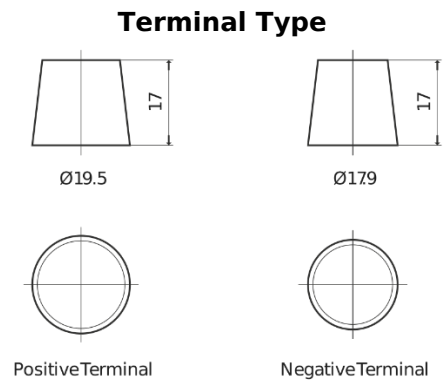

Product overview

Batteries for Marine and Leisure

Dual ER350

Part number	ER350
Technology	Flooded
EAN/GTIN	3661024036009
Voltage	12 V
Capacity	80 Ah
CCA	510 A
Watt hour	350 Wh
Length	270 mm
Width	173 mm
Height	222 mm
Box size	D26
Polarity	ETN 1
Terminal Type	EN taper post
Hold Down	Korean B1+B6
Weights (subject of variation)	17.40 kg