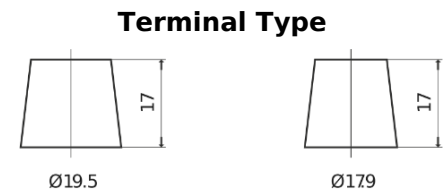

**Product overview**

Batteries for Marine and Leisure

**Dual ER550**

|                                |               |
|--------------------------------|---------------|
| Part number                    | ER550         |
| Technology                     | Flooded       |
| EAN/GTIN                       | 3661024035989 |
| Voltage                        | 12 V          |
| Capacity                       | 115.0 Ah      |
| CCA                            | 760 A         |
| Watt hour                      | 550 Wh        |
| Length                         | 349 mm        |
| Width                          | 175 mm        |
| Height                         | 235 mm        |
| Box size                       | D02           |
| Polarity                       | ETN 1         |
| Terminal Type                  | EN taper post |
| Hold Down                      | B0            |
| Weights (subject of variation) | 27.80 kg      |