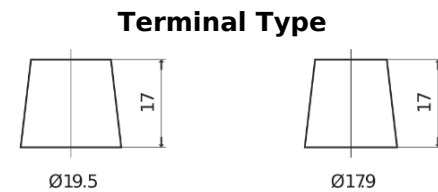

Product overview

Batteries for Marine and Leisure

Dual ER550

Part number	ER550
Technology	Flooded
EAN/GTIN	3661024035989
Voltage	12 V
Capacity	115.0 Ah
CCA	760 A
Watt hour	550 Wh
Length	349 mm
Width	175 mm
Height	235 mm
Box size	D02
Polarity	ETN 1
Terminal Type	EN taper post
Hold Down	B0
Weights (subject of variation)	27.80 kg