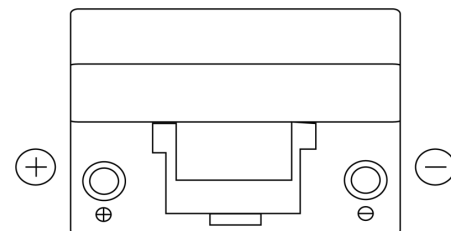

**Product overview**

Batteries for Marine and Leisure

**Dual ER450**

Part number	ER450
Technology	Flooded
EAN/GTIN	3661024035996
Voltage	12 V
Capacity	95.0 Ah
CCA	650 A
Watt hour	450 Wh
Length	306 mm
Width	173 mm
Height	222 mm
Box size	D31
Polarity	ETN 1
Terminal Type	EN taper post
Hold Down	Korean B1
Weights (subject of variation)	21.70 kg

**Polarity**

**Terminal Type**

**Hold Down**

Design, features and specifications are subject to change without notice. We disclaim any representation or warranty, express or implied, concerning the data or recommendations, and in no event shall be liable for any loss or damage claimed to have arisen as a result. Some products may not be available in your local market.