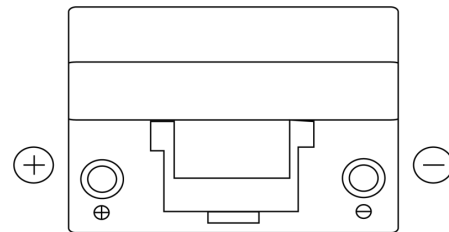

**Product overview**

Batteries for Marine and Leisure

**Dual ER450**

Part number	ER450
Technology	Flooded
EAN/GTIN	3661024035996
Voltage	12 V
Capacity	95.0 Ah
CCA	650 A
Watt hour	450 Wh
Length	306 mm
Width	173 mm
Height	222 mm
Box size	D31
Polarity	ETN 1
Terminal Type	EN taper post
Hold Down	Korean B1
Weights (subject of variation)	21.70 kg

**Polarity**

**Terminal Type**

Positive Terminal

Negative Terminal

**Hold Down**

Design, features and specifications are subject to change without notice. We disclaim any representation or warranty, express or implied, concerning the data or recommendations, and in no event shall be liable for any loss or damage claimed to have arisen as a result. Some products may not be available in your local market.