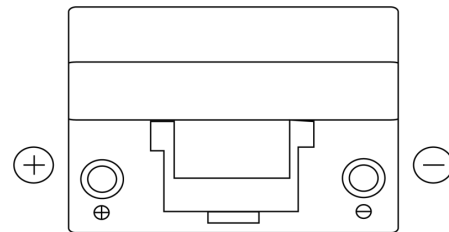

**Product overview**

Batteries for Marine and Leisure

**Dual ER450**

Part number	ER450
Technology	Flooded
EAN/GTIN	3661024035996
Voltage	12 V
Capacity	95.0 Ah
CCA	650 A
Watt hour	450 Wh
Length	306 mm
Width	173 mm
Height	222 mm
Box size	D31
Polarity	ETN 1
Terminal Type	EN taper post
Hold Down	Korean B1
Weights (subject of variation)	21.70 kg

**Polarity**

**Terminal Type**

**Hold Down**

Design, features and specifications are subject to change without notice. We disclaim any representation or warranty, express or implied, concerning the data or recommendations, and in no event shall be liable for any loss or damage claimed to have arisen as a result. Some products may not be available in your local market.