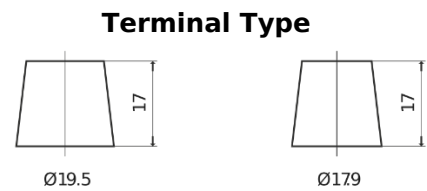

Product overview

Batteries for Cars

Premium EA654

Part number	EA654
Technology	Flooded
EAN/GTIN	3661024034142
Voltage	12 V
Capacity	65 Ah
CCA	580 A
Length	230 mm
Width	173 mm
Height	222 mm
Box size	D23
Polarity	ETN 0
Terminal Type	EN taper post
Hold Down	Korean B1
Weights (subject of variation)	16.00 kg