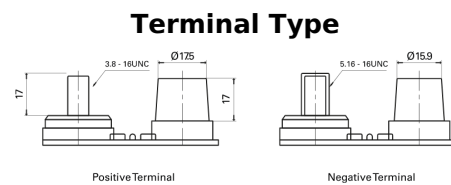

Product overview

Batteries for Marine and Leisure

Dual AGM EP900

| | |
|--------------------------------|---------------------------------|
| Part number | EP900 |
| Technology | AGM |
| EAN/GTIN | 3661024035965 |
| Voltage | 12 V |
| Capacity | 100.0 Ah |
| CCA | 800 A |
| Watt hour | 900 Wh |
| Length | 330 mm |
| Width | 173 mm |
| Height | 240 mm |
| Box size | G31 |
| Polarity | ETN 1 |
| Terminal Type | SAE M 3/8"- 5/16" taper&stud |
| Hold Down | B0 |
| Weights (subject of variation) | 31.00 kg |