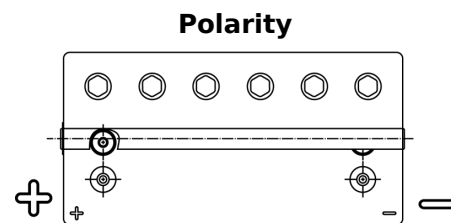

Product overview

Batteries for Marine and Leisure

Dual AGM EP900

| | |
|--------------------------------|---------------------------------|
| Part number | EP900 |
| Technology | AGM |
| EAN/GTIN | 3661024035965 |
| Voltage | 12 V |
| Capacity | 100.0 Ah |
| CCA | 800 A |
| Watt hour | 900 Wh |
| Length | 330 mm |
| Width | 173 mm |
| Height | 240 mm |
| Box size | G31 |
| Polarity | ETN 1 |
| Terminal Type | SAE M 3/8"- 5/16" taper&stud |
| Hold Down | B0 |
| Weights (subject of variation) | 31.00 kg |