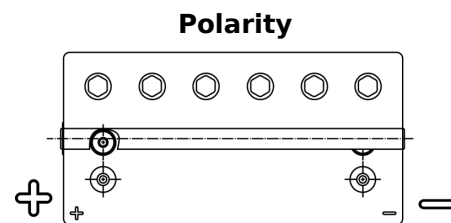

**Product overview**

Batteries for Marine and Leisure

**Dual AGM EP900**

Part number	EP900
Technology	AGM
EAN/GTIN	3661024035965
Voltage	12 V
Capacity	100.0 Ah
CCA	800 A
Watt hour	900 Wh
Length	330 mm
Width	173 mm
Height	240 mm
Box size	G31
Polarity	ETN 1
Terminal Type	SAE M 3/8" - 5/16" taper&stud
Hold Down	B0
Weights (subject of variation)	31.00 kg