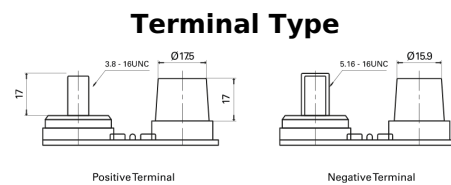

**Product overview**

Batteries for Marine and Leisure

**Dual AGM EP900**

Part number	EP900
Technology	AGM
EAN/GTIN	3661024035965
Voltage	12 V
Capacity	100.0 Ah
CCA	800 A
Watt hour	900 Wh
Length	330 mm
Width	173 mm
Height	240 mm
Box size	G31
Polarity	ETN 1
Terminal Type	SAE M 3/8" - 5/16" taper&stud
Hold Down	B0
Weights (subject of variation)	31.00 kg