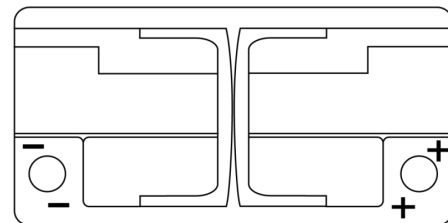

Product overview

Batteries for Marine and Leisure

Dual AGM EP800

| | |
|--------------------------------|---------------|
| Part number | EP800 |
| Technology | AGM |
| EAN/GTIN | 3661024036535 |
| Voltage | 12 V |
| Capacity | 95.0 Ah |
| CCA | 850 A |
| Watt hour | 800 Wh |
| Length | 353 mm |
| Width | 175 mm |
| Height | 190 mm |
| Box size | L05 |
| Polarity | ETN 0 |
| Terminal Type | EN taper post |
| Hold Down | B13 |
| Weights (subject of variation) | 26.10 kg |

Polarity

Terminal Type

Hold Down

Design, features and specifications are subject to change without notice. We disclaim any representation or warranty, express or implied, concerning the data or recommendations, and in no event shall be liable for any loss or damage claimed to have arisen as a result. Some products may not be available in your local market.