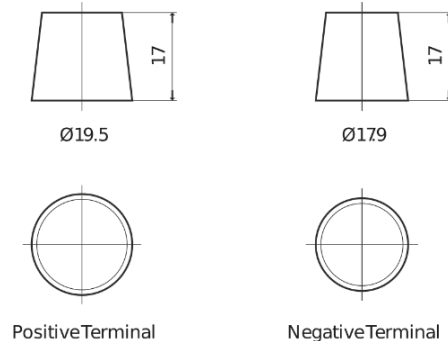

Product overview

Batteries for Marine and Leisure

Dual AGM EP800

| | |
|--------------------------------|---------------|
| Part number | EP800 |
| Technology | AGM |
| EAN/GTIN | 3661024036535 |
| Voltage | 12 V |
| Capacity | 95.0 Ah |
| CCA | 850 A |
| Watt hour | 800 Wh |
| Length | 353 mm |
| Width | 175 mm |
| Height | 190 mm |
| Box size | L05 |
| Polarity | ETN 0 |
| Terminal Type | EN taper post |
| Hold Down | B13 |
| Weights (subject of variation) | 26.10 kg |

Polarity

Terminal Type

Hold Down

Design, features and specifications are subject to change without notice. We disclaim any representation or warranty, express or implied, concerning the data or recommendations, and in no event shall be liable for any loss or damage claimed to have arisen as a result. Some products may not be available in your local market.