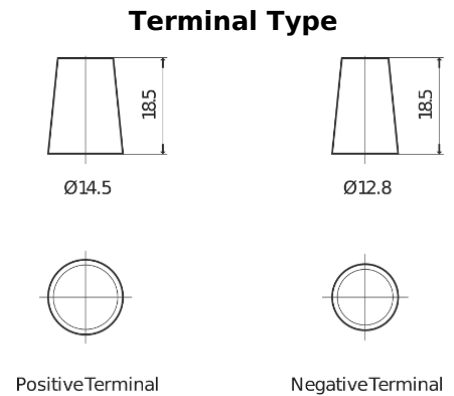

**Product overview**

Batteries for Cars

**Excell EB456**

Part number	EB456
Technology	Flooded
EAN/GTIN	3661024034357
Voltage	12 V
Capacity	45 Ah
CCA	330 A
Length	237 mm
Width	127 mm
Height	227 mm
Box size	B24
Polarity	ETN 0
Terminal Type	JIS taper post
Hold Down	B0
Weights (subject of variation)	11.40 kg