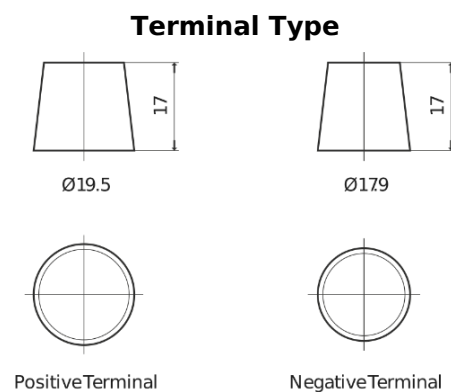

Product overview

Batteries for Marine and Leisure

Dual AGM EP2100

Part number	EP2100
Technology	AGM
EAN/GTIN	3661024035934
Voltage	12 V
Capacity	240.0 Ah
CCA	1200 A
Watt hour	2100 Wh
Length	518 mm
Width	274 mm
Height	240 mm
Box size	D06
Polarity	ETN 3
Terminal Type	EN taper post
Hold Down	B0
Weights (subject of variation)	70.00 kg